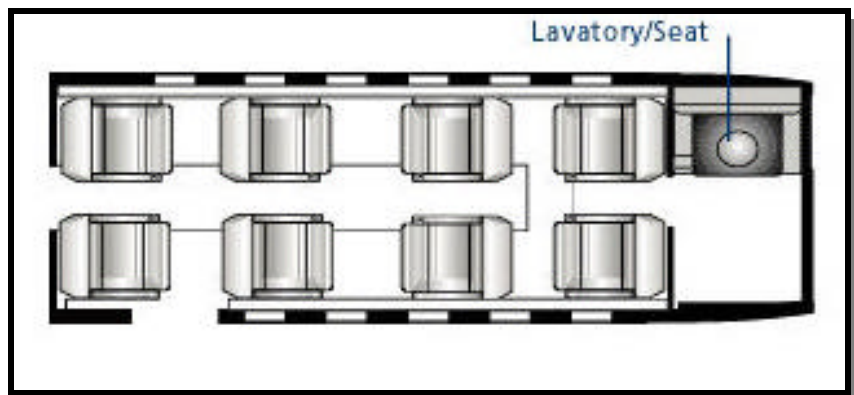

525 W 20th Ave.
Oshkosh WI 54902

Phone: 1-920 424-8090

Fax: 920-424-8091

Email:

FlyCharter@Orionflightservices.com

website:

www.orionflightservices.com